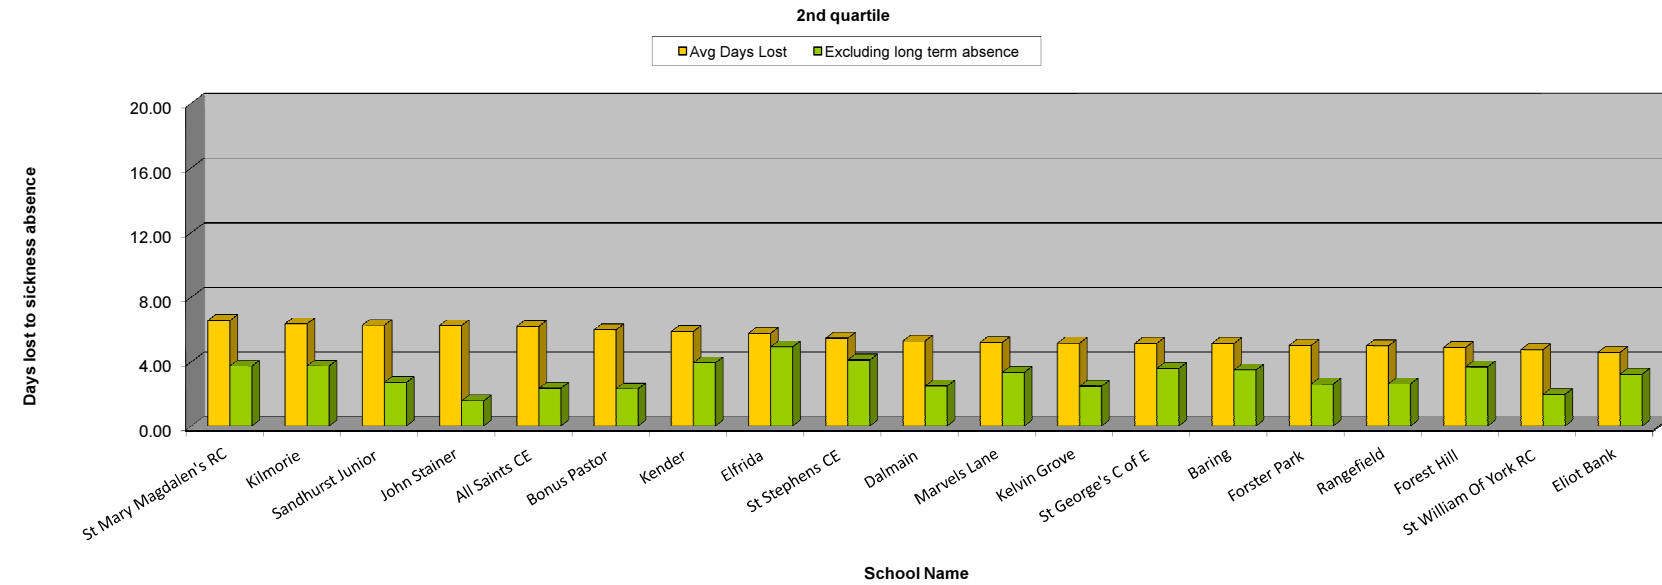

**Appendix B - All schools bar chart - quartiles 2014/15**

School	Avg Days Lost	Excluding long term absence
Watergate	21.80	9.40
St Marys CE	15.83	4.06
Greenvale	13.84	8.16
Launcelot	13.50	3.82
Torridon Infant	13.43	7.96
John Ball	12.87	3.72
Clyde Nursery	12.16	5.63
Abbey Manor College	11.65	3.24
Conisborough College	11.08	4.95
Drumbeat ASD	10.75	5.47
Horniman	10.67	2.75
Addey and Stanhope	10.43	3.67
Holbeach	10.27	4.42
St Winifreds Junior RC	10.18	1.14
Edmund Waller	9.43	4.50
Brent Knoll	8.82	2.40
Athelney	8.67	4.14
St Josephs RC	8.67	3.82
Childeric	8.47	6.02

School	Avg Days Lost	Excluding long term absence
Coopers Lane	8.33	3.55
Brindishe Green	8.19	2.89
Sir Francis Drake	8.16	5.92
Sydenham	8.13	4.13
Grinling Gibbons	8.09	1.78
Sandhurst Infant	7.70	4.83
St Michaels CE	7.68	2.21
Stillness Infant	7.65	4.64
Lucas Vale	7.48	4.97
Chelwood Nursery	7.43	4.85
Haseltine	7.41	1.69
Brindishe Lee	7.34	6.81
Stillness Junior	7.24	3.20
Rushey Green	7.22	4.41
Torridon Junior	7.17	4.79
Adamsrill	7.09	3.58
New Woodlands	7.08	3.89
Brindishe Manor	6.94	4.35
Ashmead	6.92	2.01

School	Avg Days Lost	Excluding long term absence
Rathfern	4.55	2.50
Trinity Lewisham CE	4.44	3.08
St Bartholomews CE	4.39	3.89
Downderry	4.11	2.21
Good Shepherd RC	4.08	2.71
St John Baptist CE	4.07	2.76
Deptford Green	4.00	3.28
Perrymount	3.94	2.02
Our Lady & St Philip Neri RC	3.87	1.85
Beecroft Garden	3.80	2.59
St James Hatcham CE	3.72	2.72
Holy Cross RC	3.44	1.39
Gordonbrock	3.41	2.02
Myatt Garden	3.36	1.96
Fairlawn	2.96	1.24
St Margaret's Lee CE	1.40	1.40
Holy Trinity CE	1.10	1.10
St Winifreds Infant RC	1.06	0.14
St Saviours RC	0.84	0.84