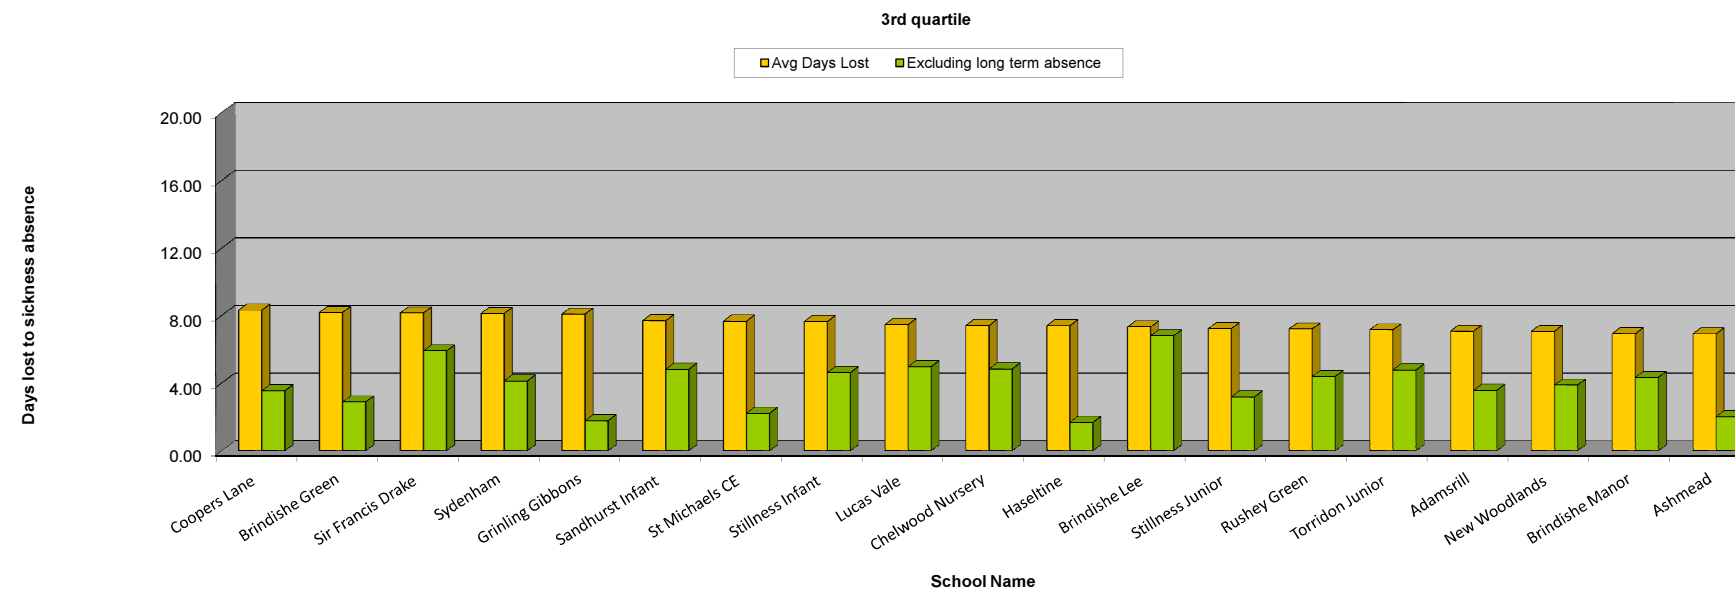

**Appendix B - All schools bar chart - quartiles 2014/15**

School	Avg Days Lost	Excluding long term absence
Watergate	21.80	9.40
St Marys CE	15.83	4.06
Greenvale	13.84	8.16
Launcelot	13.50	3.82
Torridon Infant	13.43	7.96
John Ball	12.87	3.72
Clyde Nursery	12.16	5.63
Abbey Manor College	11.65	3.24
Conisborough College	11.08	4.95
Drumbeat ASD	10.75	5.47
Horniman	10.67	2.75
Addey and Stanhope	10.43	3.67
Holbeach	10.27	4.42
St Winifreds Junior RC	10.18	1.14
Edmund Waller	9.43	4.50
Brent Knoll	8.82	2.40
Athelney	8.67	4.14
St Josephs RC	8.67	3.82
Childeric	8.47	6.02

School	Avg Days Lost	Excluding long term absence
Coopers Lane	8.33	3.55
Brindishe Green	8.19	2.89
Sir Francis Drake	8.16	5.92
Sydenham	8.13	4.13
Grinling Gibbons	8.09	1.78
Sandhurst Infant	7.70	4.83
St Michaels CE	7.68	2.21
Stillness Infant	7.65	4.64
Lucas Vale	7.48	4.97
Chelwood Nursery	7.43	4.85
Haseltine	7.41	1.69
Brindishe Lee	7.34	6.81
Stillness Junior	7.24	3.20
Rushey Green	7.22	4.41
Torridon Junior	7.17	4.79
Adamsrill	7.09	3.58
New Woodlands	7.08	3.89
Brindishe Manor	6.94	4.35
Ashmead	6.92	2.01

School	Avg Days Lost	Excluding long term absence
Rathfern	4.55	2.50
Trinity Lewisham CE	4.44	3.08
St Bartholomews CE	4.39	3.89
Downderry	4.11	2.21
Good Shepherd RC	4.08	2.71
St John Baptist CE	4.07	2.76
Deptford Green	4.00	3.28
Perrymount	3.94	2.02
Our Lady & St Philip Neri RC	3.87	1.85
Beecroft Garden	3.80	2.59
St James Hatcham CE	3.72	2.72
Holy Cross RC	3.44	1.39
Gordonbrock	3.41	2.02
Myatt Garden	3.36	1.96
Fairlawn	2.96	1.24
St Margaret's Lee CE	1.40	1.40
Holy Trinity CE	1.10	1.10
St Winifreds Infant RC	1.06	0.14
St Saviours RC	0.84	0.84