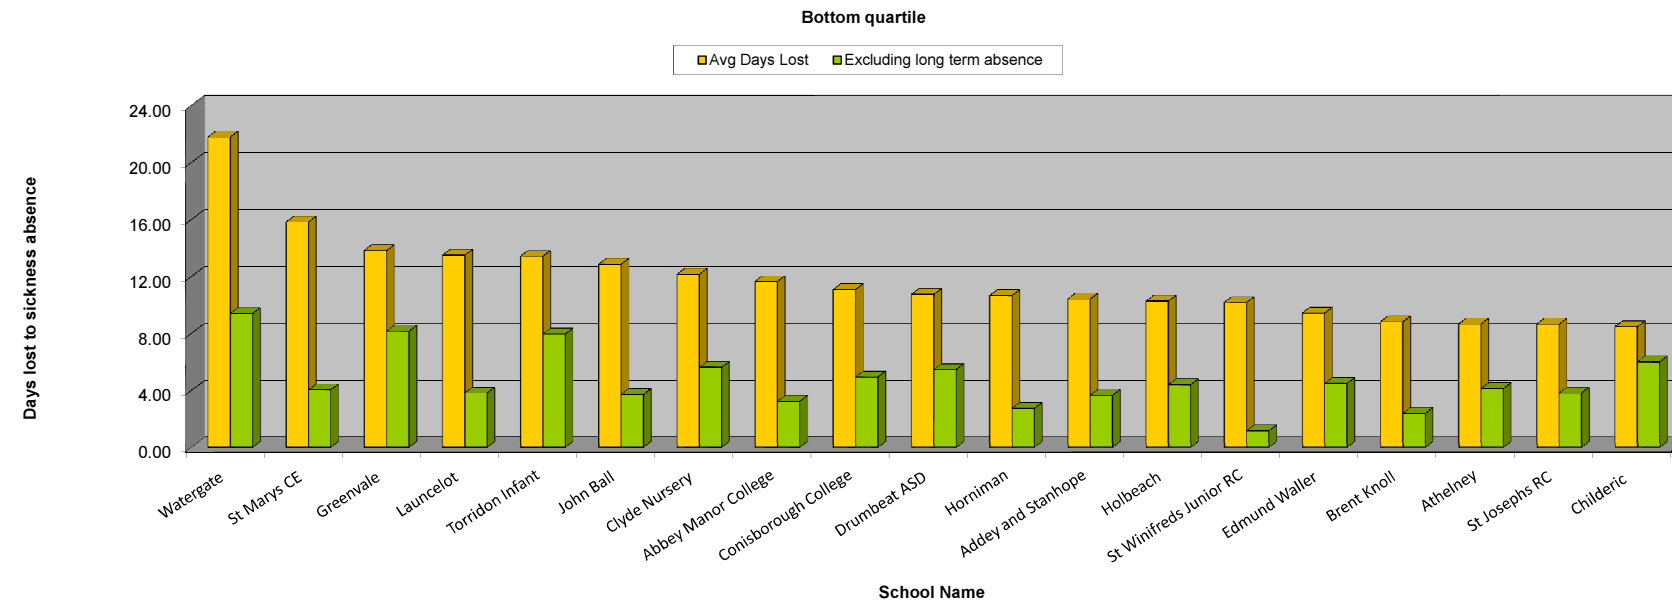

**Appendix B - All schools bar chart - quartiles 2014/15**

School	Avg Days Lost	Excluding long term absence
Watergate	21.80	9.40
St Marys CE	15.83	4.06
Greenvale	13.84	8.16
Launcelot	13.50	3.82
Torridon Infant	13.43	7.96
John Ball	12.87	3.72
Clyde Nursery	12.16	5.63
Abbey Manor College	11.65	3.24
Conisborough College	11.08	4.95
Drumbeat ASD	10.75	5.47
Horniman	10.67	2.75
Addey and Stanhope	10.43	3.67
Holbeach	10.27	4.42
St Winifreds Junior RC	10.18	1.14
Edmund Waller	9.43	4.50
Brent Knoll	8.82	2.40
Athelney	8.67	4.14
St Josephs RC	8.67	3.82
Childeric	8.47	6.02

School	Avg Days Lost	Excluding long term absence
Coopers Lane	8.33	3.55
Brindishe Green	8.19	2.89
Sir Francis Drake	8.16	5.92
Sydenham	8.13	4.13
Grinling Gibbons	8.09	1.78
Sandhurst Infant	7.70	4.83
St Michaels CE	7.68	2.21
Stillness Infant	7.65	4.64
Lucas Vale	7.48	4.97
Chelwood Nursery	7.43	4.85
Haseltine	7.41	1.69
Brindishe Lee	7.34	6.81
Stillness Junior	7.24	3.20
Rushey Green	7.22	4.41
Torridon Junior	7.17	4.79
Adamsrill	7.09	3.58
New Woodlands	7.08	3.89
Brindishe Manor	6.94	4.35
Ashmead	6.92	2.01

**Appendix B - All schools bar chart - quartiles 2014/15**

School	Avg Days Lost	Excluding long term absence
St Mary Magdalen's RC	6.55	3.73
Kilmorie	6.35	3.74
Sandhurst Junior	6.25	2.73
John Stainer	6.24	1.58
All Saints CE	6.18	2.36
Bonus Pastor	5.97	2.32
Kender	5.86	3.95
Elfrida	5.75	4.92
St Stephens CE	5.46	4.12
Dalmain	5.28	2.50
Marvels Lane	5.20	3.34
Kelvin Grove	5.15	2.48
St George's C of E	5.13	3.58
Baring	5.13	3.49
Forster Park	5.01	2.62
Rangefield	4.98	2.64
Forest Hill	4.88	3.69
St William Of York RC	4.74	1.98
Eliot Bank	4.59	3.23